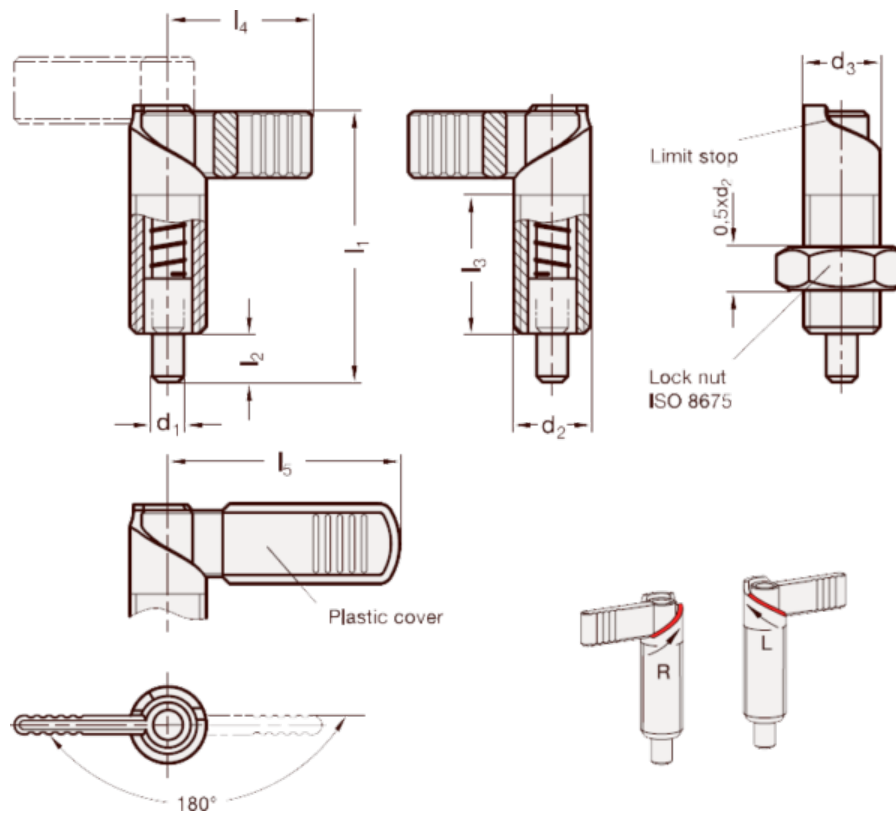

Article number: 207216M1215RA

Description:

E+G indexing plungers

Note:

GN 721-6-M12x1,5-RA

Measures

d1 = 6
d2 = M12x1.5
d3 = 12
l1 = 47
l2 = 8
l3 = 26
l4 = 26
l5 = -

Weight in (g) = 30